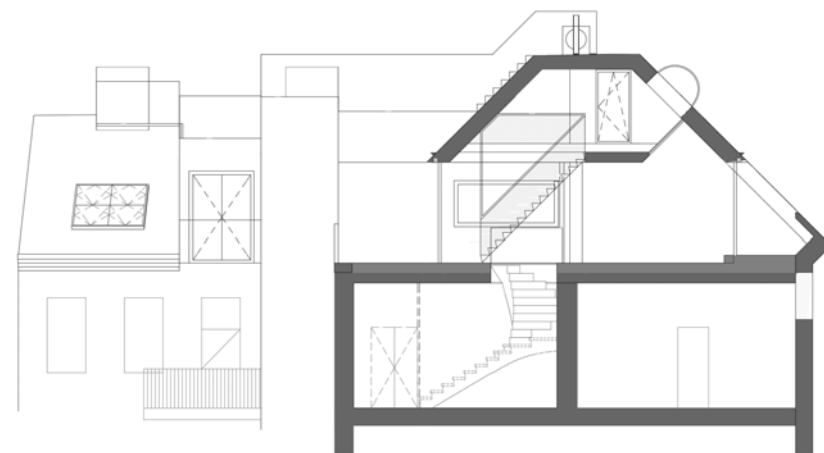

Cross Section

caramel.at

Save