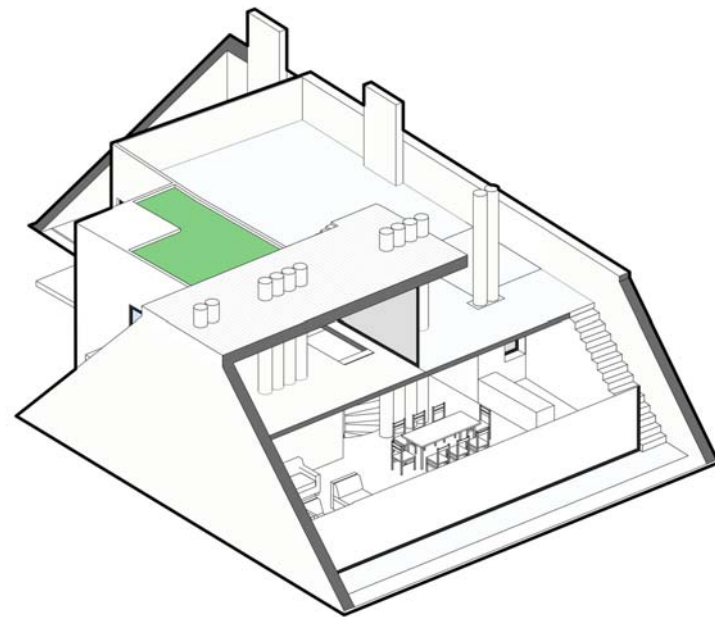

## Caramel Architects squeezes a complete living experience into a roof space - News

*Mark Magazine*

2-3 Minuten

**VIENNA** – For quite some time, residents in the Austrian capital have relied on the ability to extend their townhouses vertically, converting roof space into extra living quarters. The ‘big loft conversion boom’ in the early 1990s represented a new kind of urban renewal and it wasn’t until the end of the decade that regulations were written to prevent a further influx of front-facing roof terraces opening out over the street – a feature typically associated with Mediterranean villas and a far cry from the traditional architectural heritage of Vienna.

The city’s historic centre was inaugurated as a UNESCO World Heritage Site in 2001 and enforced a restriction of roof-space alterations as part of the management plan. Local studio Caramel Architects has added a two-storey extension to an existing house to provide a home for a family of three. ‘Since 2014, new regulations have facilitated the building of smaller and lighter loft conversions,’ the architect explains. ‘The new roofline has to be within a 45-degree-angle imagined extension to the old roofline, so as a pedestrian you’re not able to see the difference to the original structure of the roof from the street.’

The two-bedroom conversion includes everything that would be expected from a modern day apartment, all within the space of an attic. With 72 sq-m of terrace space, the roof-top garden actually makes up 30 percent of the extension's total floor area and can be reached from every room. The interior layout creates overlapping layers with unusual openings. Unusual design features are incorporated to create a signature environment, such as the white netting – 'a simple and economical way to protect against falling' while still encouraging open sightlines – and the steel pipes which are extruded from the chimneys of the apartments below.